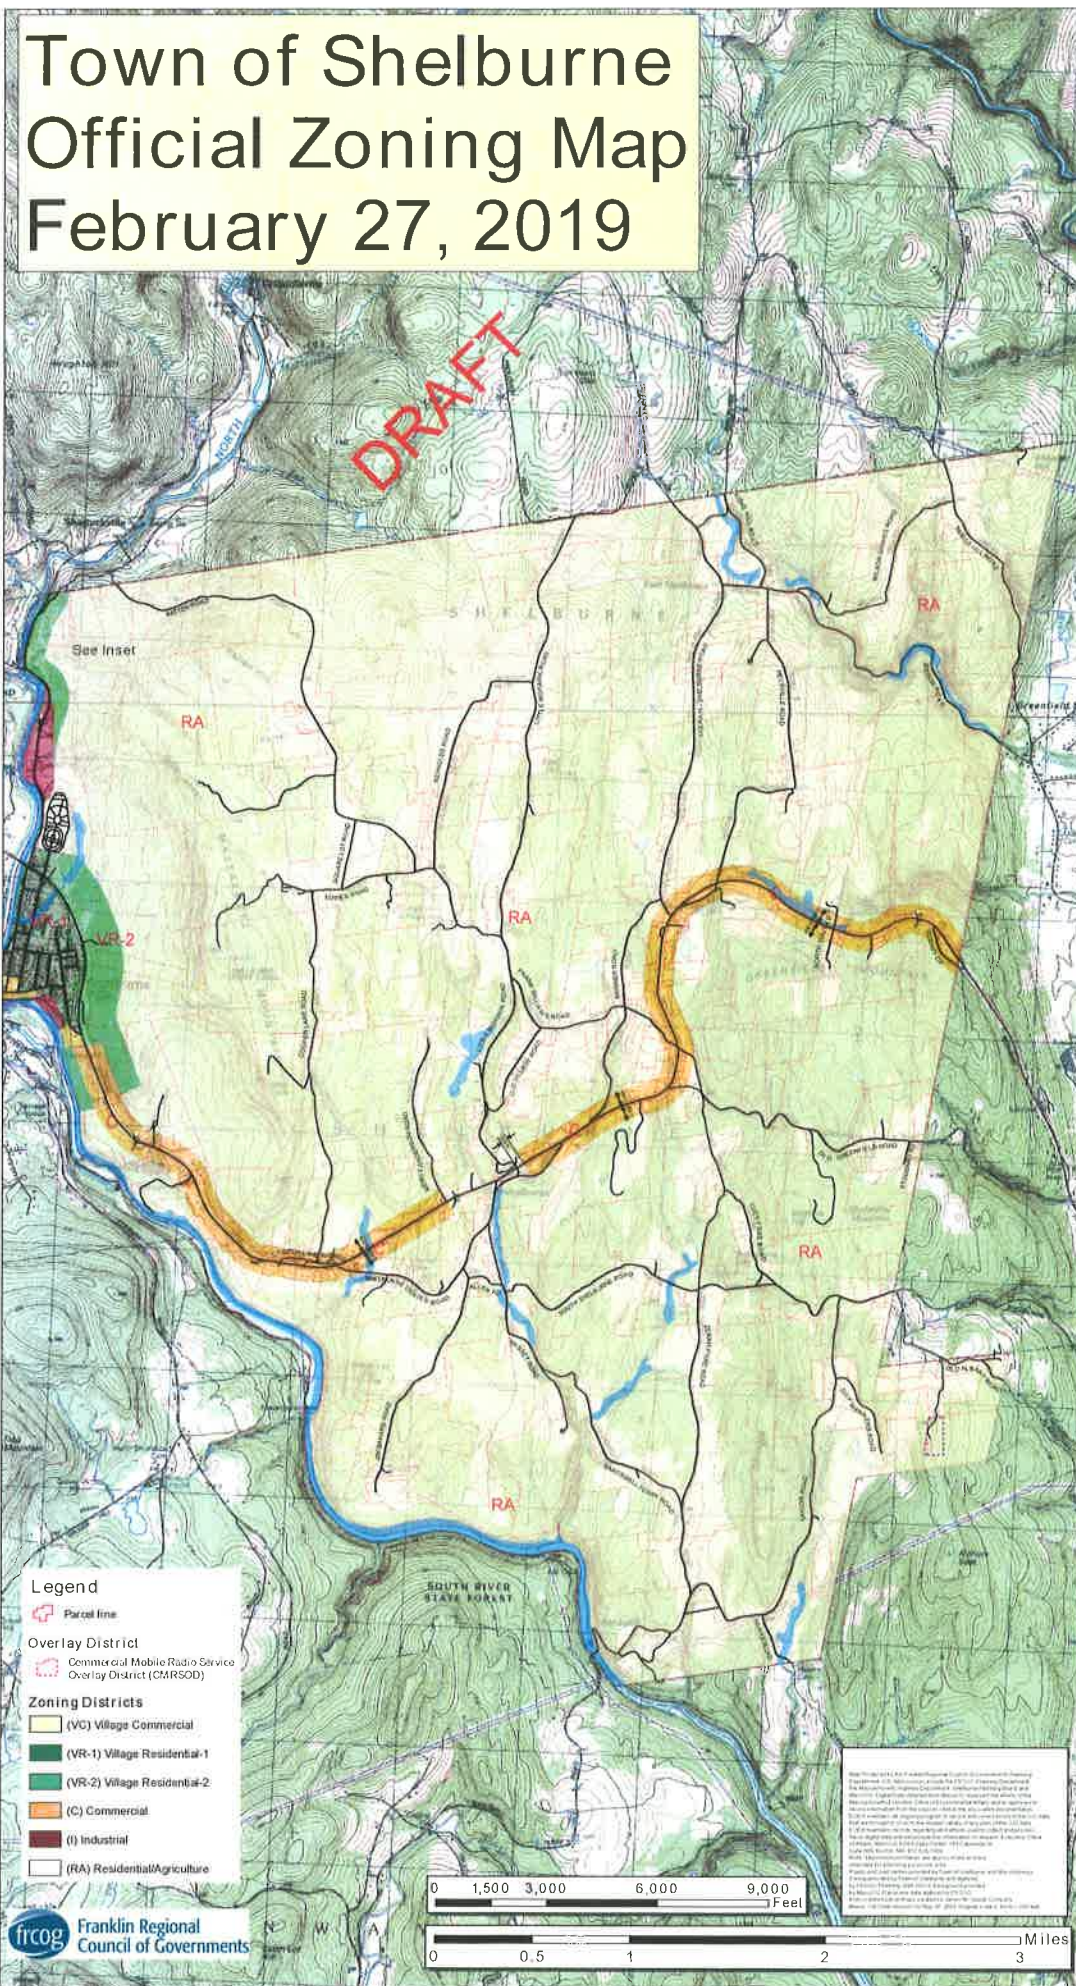

# Town of Shelburne Official Zoning Map February 27, 2019

**DRAFT**

# Village of Shelburne Falls